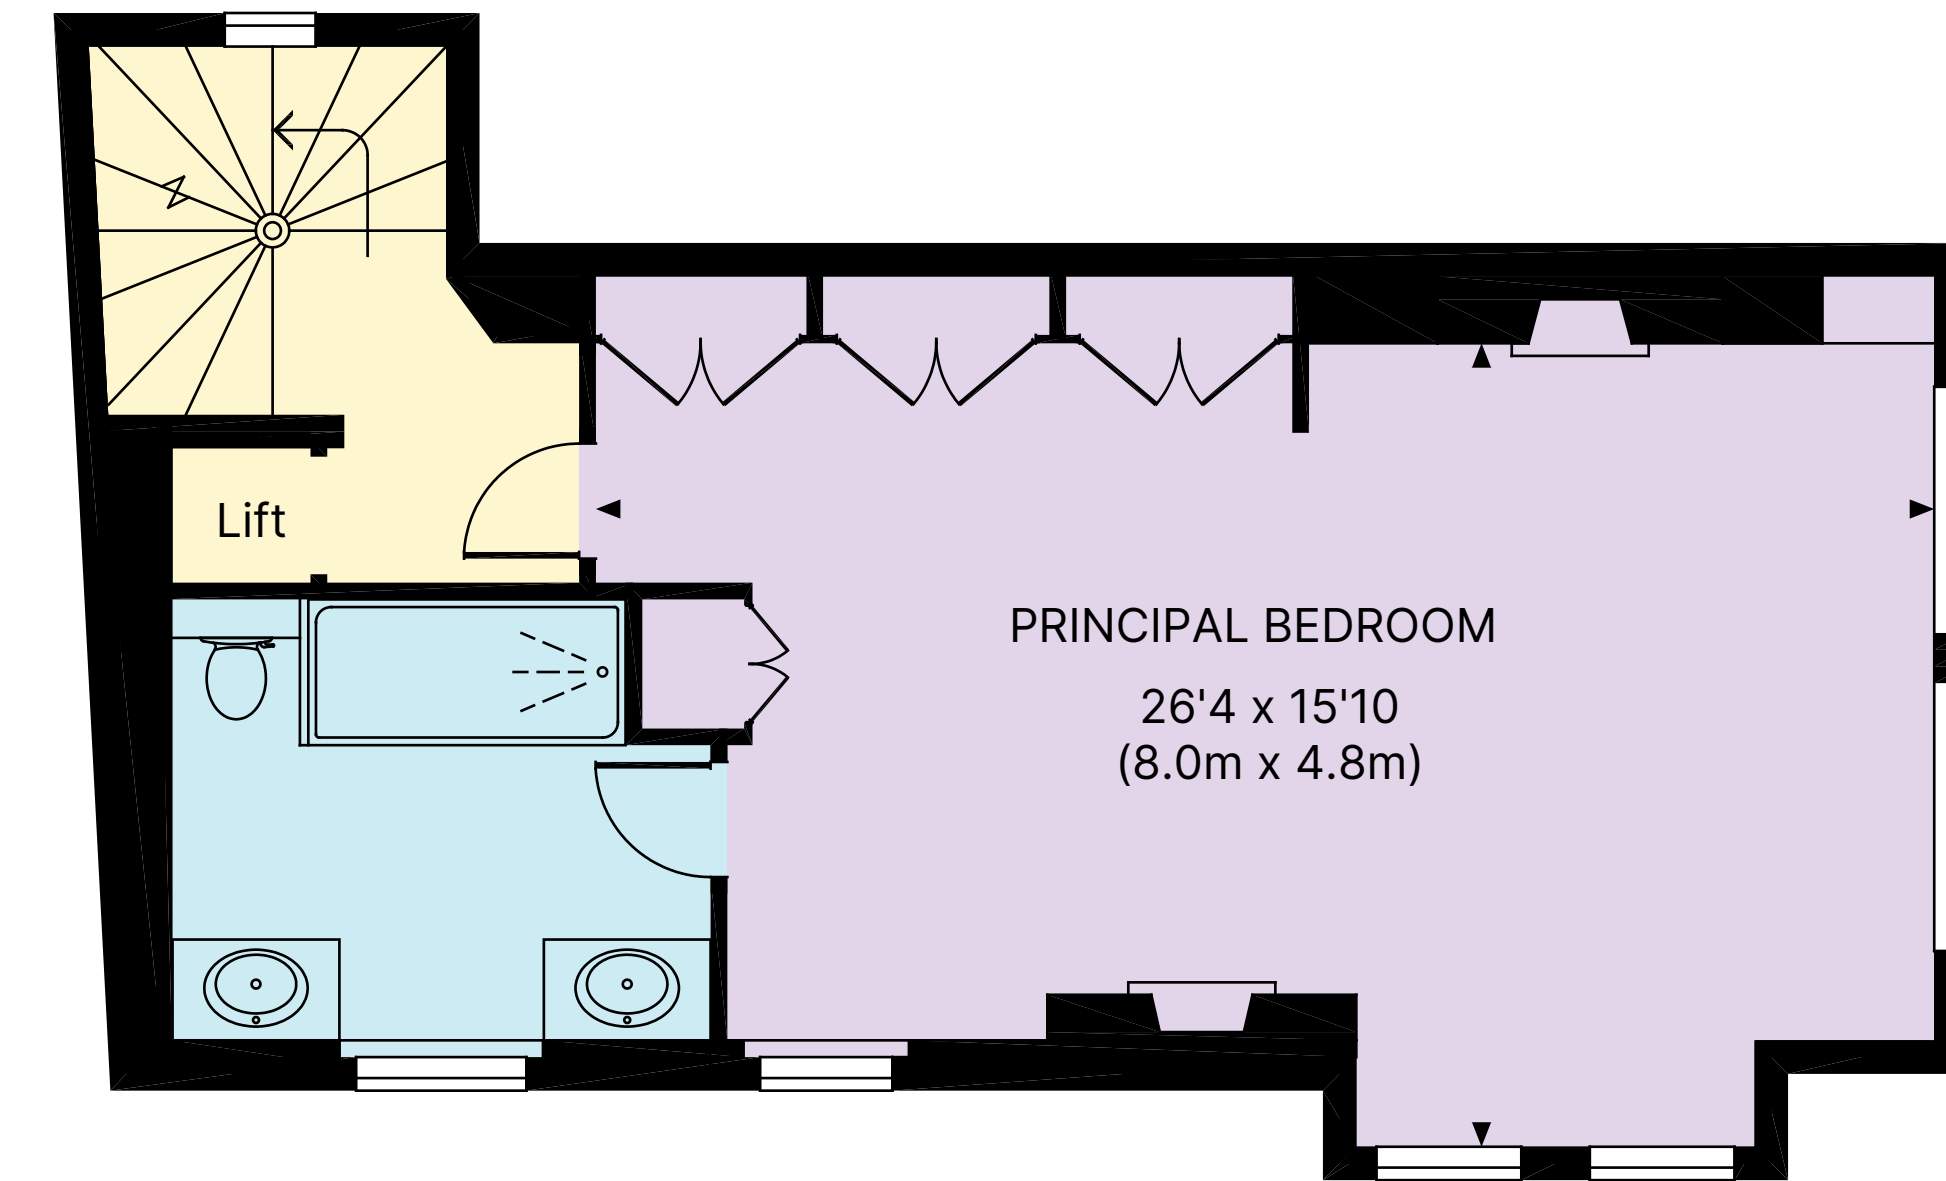

Approximate Gross Internal Area
3586 sq ft / 333.1 sq m

FOURTH FLOOR

THIRD FLOOR

SECOND FLOOR

BASEMENT

GROUND FLOOR

FIRST FLOOR