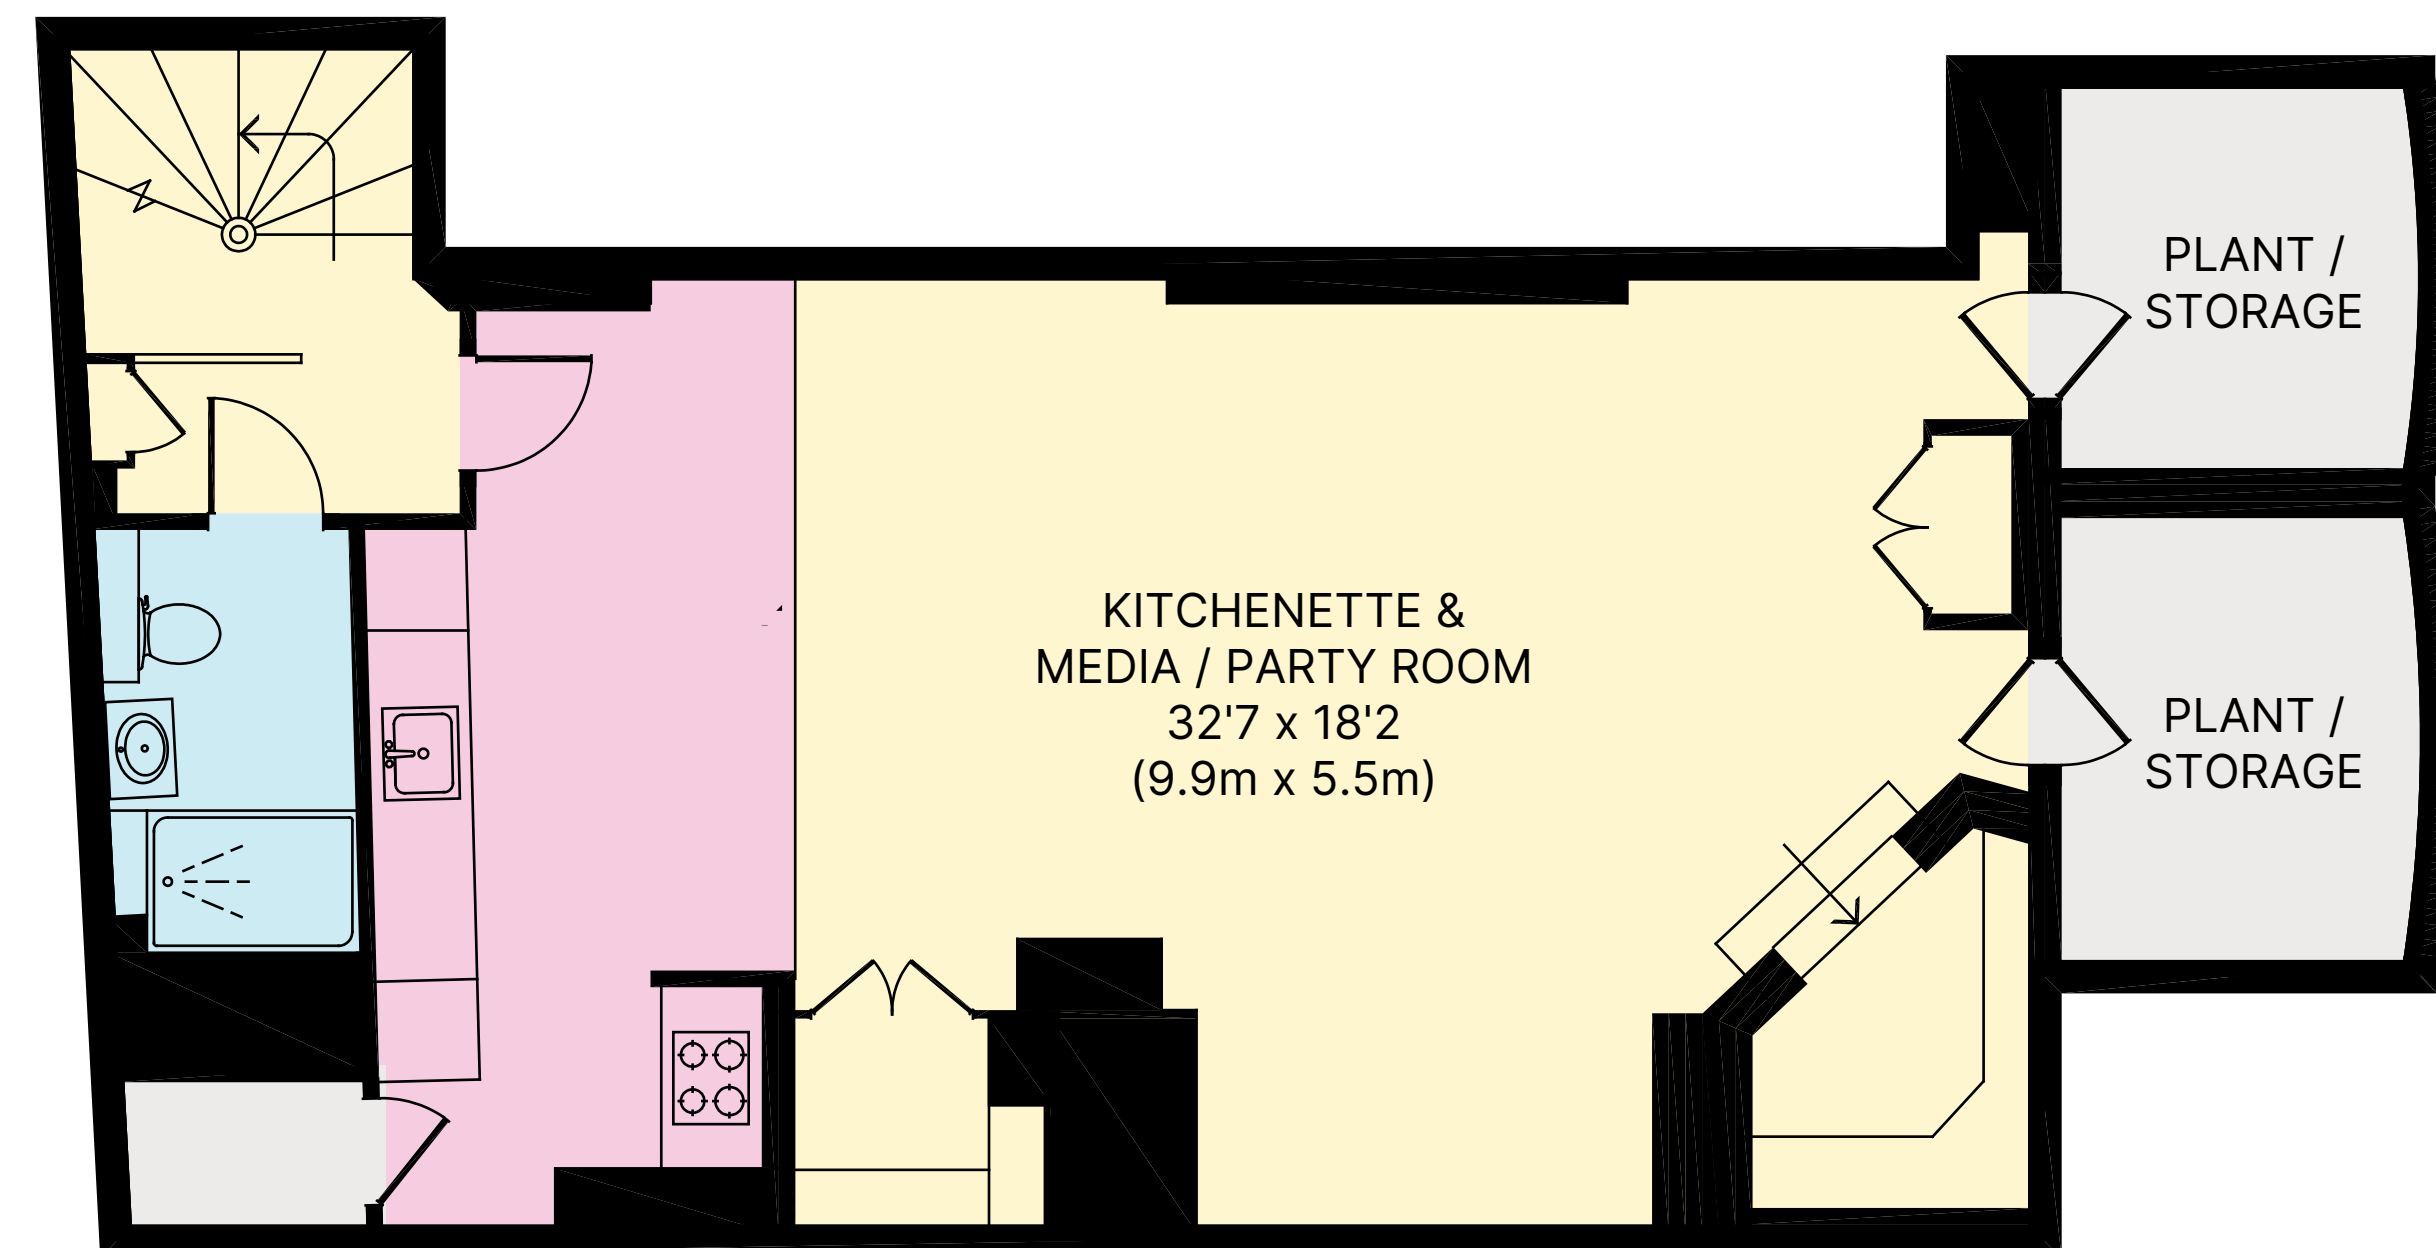

Approximate Gross Internal Area
3586 sq ft / 333.1 sq m

FOURTH FLOOR

THIRD FLOOR

SECOND FLOOR

BASEMENT

GROUND FLOOR

FIRST FLOOR